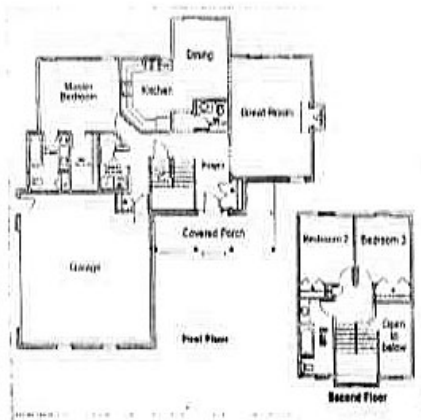

Mortgage available for:

- **Bruised credit and foreclosures with**
- **solid employment**

Land contract terms

- **to qualified buyers**

Private country setting
$8,000 Tax Credit for first time buyers
1,744 Sq ft Split-level on 1.5 acre site
3 bedrooms, 2-1/2 bathrooms
9' basement, 2-1/2 car garage
Heat-n-Glo fireplace
Built in 2006

Racz Construction, Inc.

Office: (586) 752-2776

Cell: (586) 533-1095